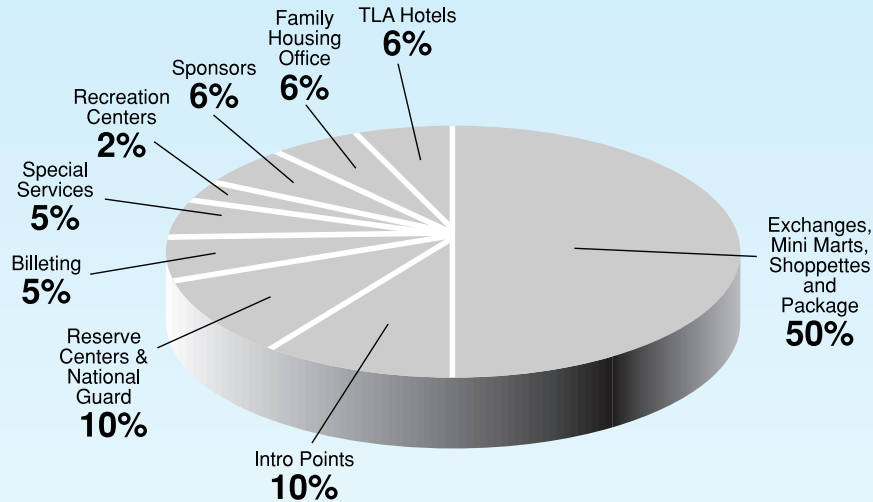

DEFENSE SPENDING IS THE SECOND LARGEST SOURCE OF INCOME FOR HAWAII.

MILITARY INSTALLATIONS IN HAWAII

ARMY

Military Personnel

Schofield.....	12,689
Fort Shafter.....	4,263
Wheeler.....	2,541
Tripler.....	1,566
Helemano.....	421
Aliamanu.....	65
Fort DeRussy.....	58

COAST GUARD

Sand Island.....	1,180
------------------	-------

Total Military Personnel.....50,122

**Each Edition of Hawaii Military Guide
 has a circulation of.....50,000**

Distribution Strategy

50,000 CIRCULATION IS GUARANTEED

DISTRIBUTION ANALYSIS

MILITARY POPULATION: 50,122

Reaches All Branches Through Intro Points and Retail Outlets

138 DISTRIBUTION LOCATIONS

Intro-Points

- Billeting/Temporary Lodging
- Housing Offices/TLA Hotels
- Family Services
- USO Hickam
- Newcomer Orientation
- Pass and ID
- Single Soldier Quarters
- Tickets & Tours
- Protocol
- Credit Unions
- Child Development Centers

Retail Outlets

- Main Exchanges
- Mini Marts
- Shoppettes

Also...

- Army & Air National Guard
- Reserve Centers