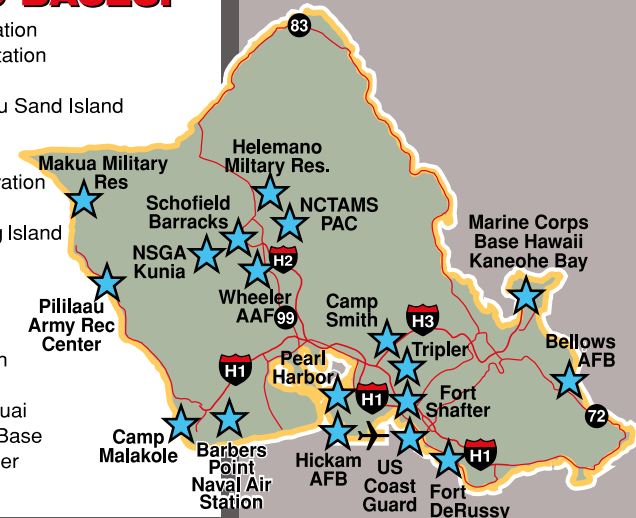

HAWAII MILITARY GUIDE

2012 RATE CARD

A complete guide to military privileges and benefits in Hawaii — Exchange Info Maps, Shopping Dining, MWR Orientation Recreation Coupons

PROFILES 19 BASES:

- 1 Aliamanu Military Reservation
- 2 Barbers Point Naval Air Station
- 3 Bellows Air Force Station
- 4 Coast Guard ISC Honolulu Sand Island
- 5 Fort DeRussy
- 6 Fort Shafter Army Post
- 7 Helemano Military Reservation
- 8 Hickam Air Force Base
- 9 Kilauea Military Camp—Big Island
- 10 MCBH—Camp Smith
- 11 MCBH—Kaneohe Bay
- 12 NCTAMS PAC
- 13 NSGA Kunia
- 14 Pearl Harbor Naval Station
- 15 Piliilau Army Rec Center
- 16 PMRF Barking Sands—Kauai
- 17 Schofield Barracks Army Base
- 18 Tripler Army Medical Center
- 19 Wheeler Army Air Field

The Mission

HAWAII MILITARY GUIDE ORIENTS HAWAII'S MILITARY COMMUNITY TO THE PRIVILEGES AND BENEFITS AVAILABLE.

In an area like Hawaii, which has a vast military population and many bases, there is a need to orient the military community to the privileges and benefits available to them not only at their assigned duty stations, but also at the surrounding bases.

Information in the Guide includes:

- *General Orientation section with essentials like housing and TLA, Transportation, health care, MWR, education, employment*
- *Detailed maps of Oahu, Downtown Honolulu, Waikiki, Airport, Aiea/Pearl City, Waipahu, Kailua/Kaneohe, Mililani/Wahiawa and North Shore*
- *Individual military base maps*
- *Valuable base information including checking in, property shipping, vehicles, medical, dining, recreation, exchange facilities (includes locations, phone numbers and hours of operation)*
- *Profile of off-base dining, nightlife recreation, entertainment, shopping*
- *Special discount coupons for retail, services, dining and activities*
- *Website that hyperlinks readers to our advertisers website*