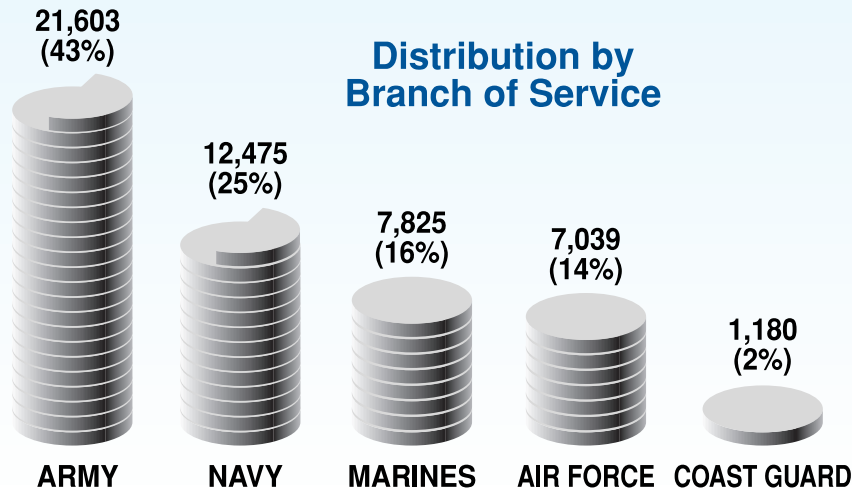

COAST GUARD

Sand Island.....	1,180
------------------	-------

Total Military Personnel.....50,122

**Each Edition of Hawaii Military Guide
 has a circulation of.....50,000**

Distribution Strategy

50,000 CIRCULATION IS GUARANTEED

DISTRIBUTION ANALYSIS

MILITARY POPULATION: 50,122

Reaches All Branches Through Intro Points and Retail Outlets

138 DISTRIBUTION LOCATIONS

Intro-Points

- Billeting/Temporary Lodging
- Housing Offices/TLA Hotels
- Family Services
- USO Hickam
- Newcomer Orientation
- Pass and ID
- Single Soldier Quarters
- Tickets & Tours
- Protocol
- Credit Unions
- Child Development Centers